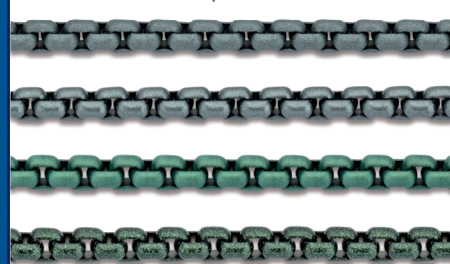

Perlmutter Lack Mother-of-pearl effect

- X786 grauperl matt/ice grey matt
- X795 grauperl glanz/ice grey shiny
- X783 grünperl matt/green matt
- X794 grünperl glanz/green shiny